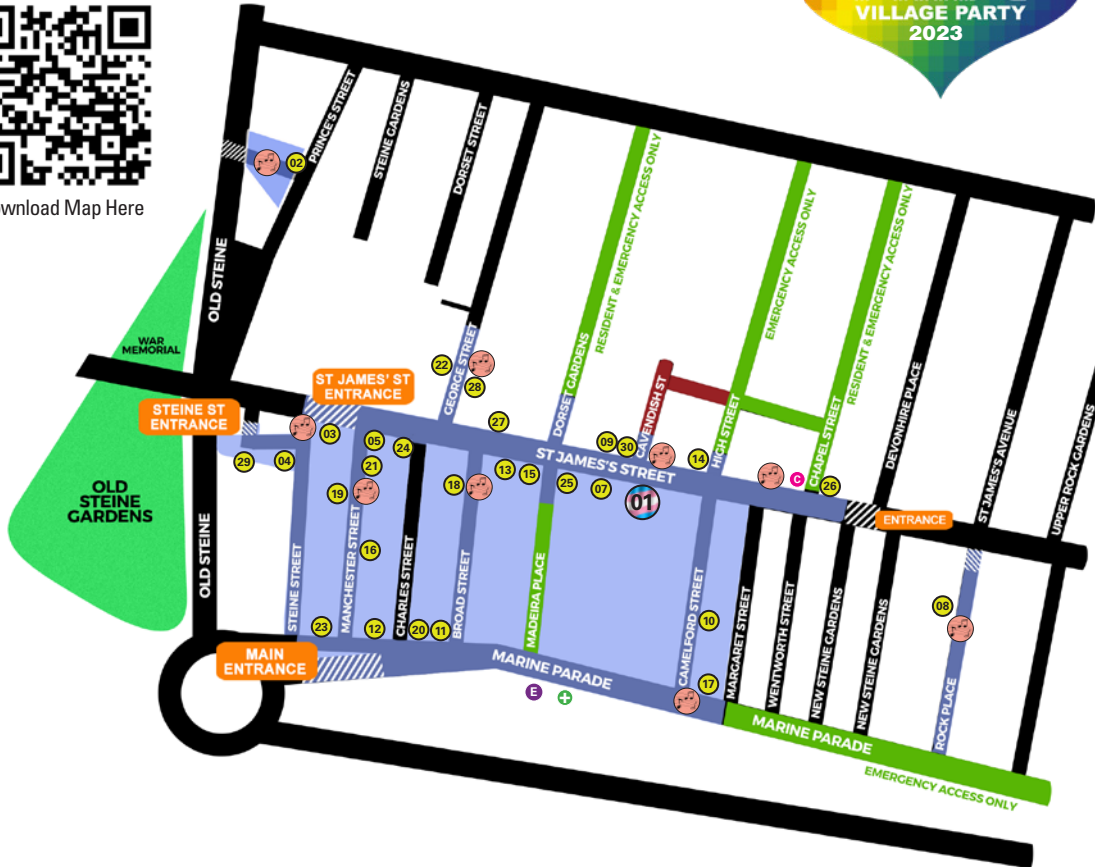

vehicles can gain access at any time to both St James St & Marine Parade should this be necessary during the times of the PVP.

We advise residents on foot where possible to use side roads to enter and leave the area rather than the main PVP entrances. Dorset Gardens and Chapel St will provide you with quieter roads to access St James St and then across and down on to Marine Parade.

PVP MAIN ENTRANCES

1. Marine Parade Aquarium Roundabout
2. St James St West, junction with Manchester St
3. St James St East, junction with New Steine
4. Steine St junction with St James St

SOUND/NOISE

There are a number of agreed music zones around the PVP that have outside music and entertainment. Outside activity is allowed during set times. Saturday 5pm – 11pm and Sunday 3pm – 9pm.

Download Map Here

01 The Trans Pride Centre

- 02 Actors
- 03 Affinity Bar
- 04 Bar Broadway
- 05 Bella Cafe
- 07 Block
- 08 Brighton Rock
- 09 Bulldog
- 10 Camelford Arms
- 11 Centre Stage
- 12 Charles Street Tap
- 13 Clyde's
- 14 Glamorous
- 15 La Mucca Nera Gelataro
- 16 Latest Music Bar
- 17 Legends
- 18 Marine Tavern
- 19 Mucky Duck
- 20 Patterns
- 21 Peaky Brighton
- 22 Queens Arms
- 23 R-Bar
- 24 Real Greek Gyros
- 25 Saint James Tavern
- 26 Shortts Bar
- 27 Social Board
- 28 The Kings Arms
- 29 VIP Pizza
- 30 Zone Bar